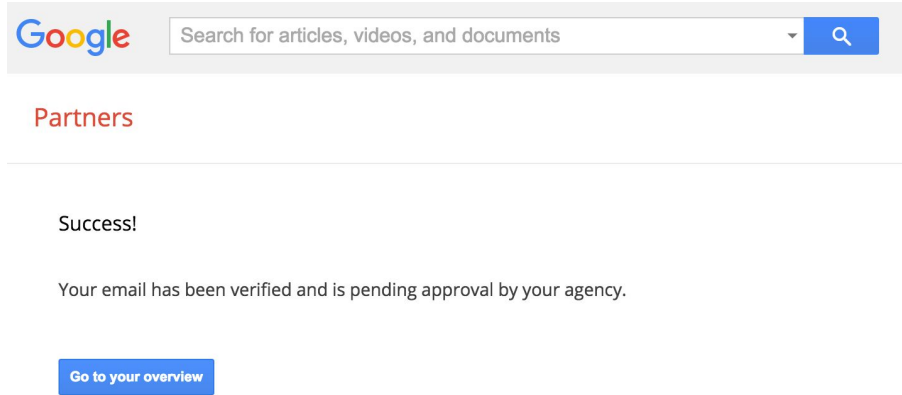

9. You'll be taken to a confirmation page.