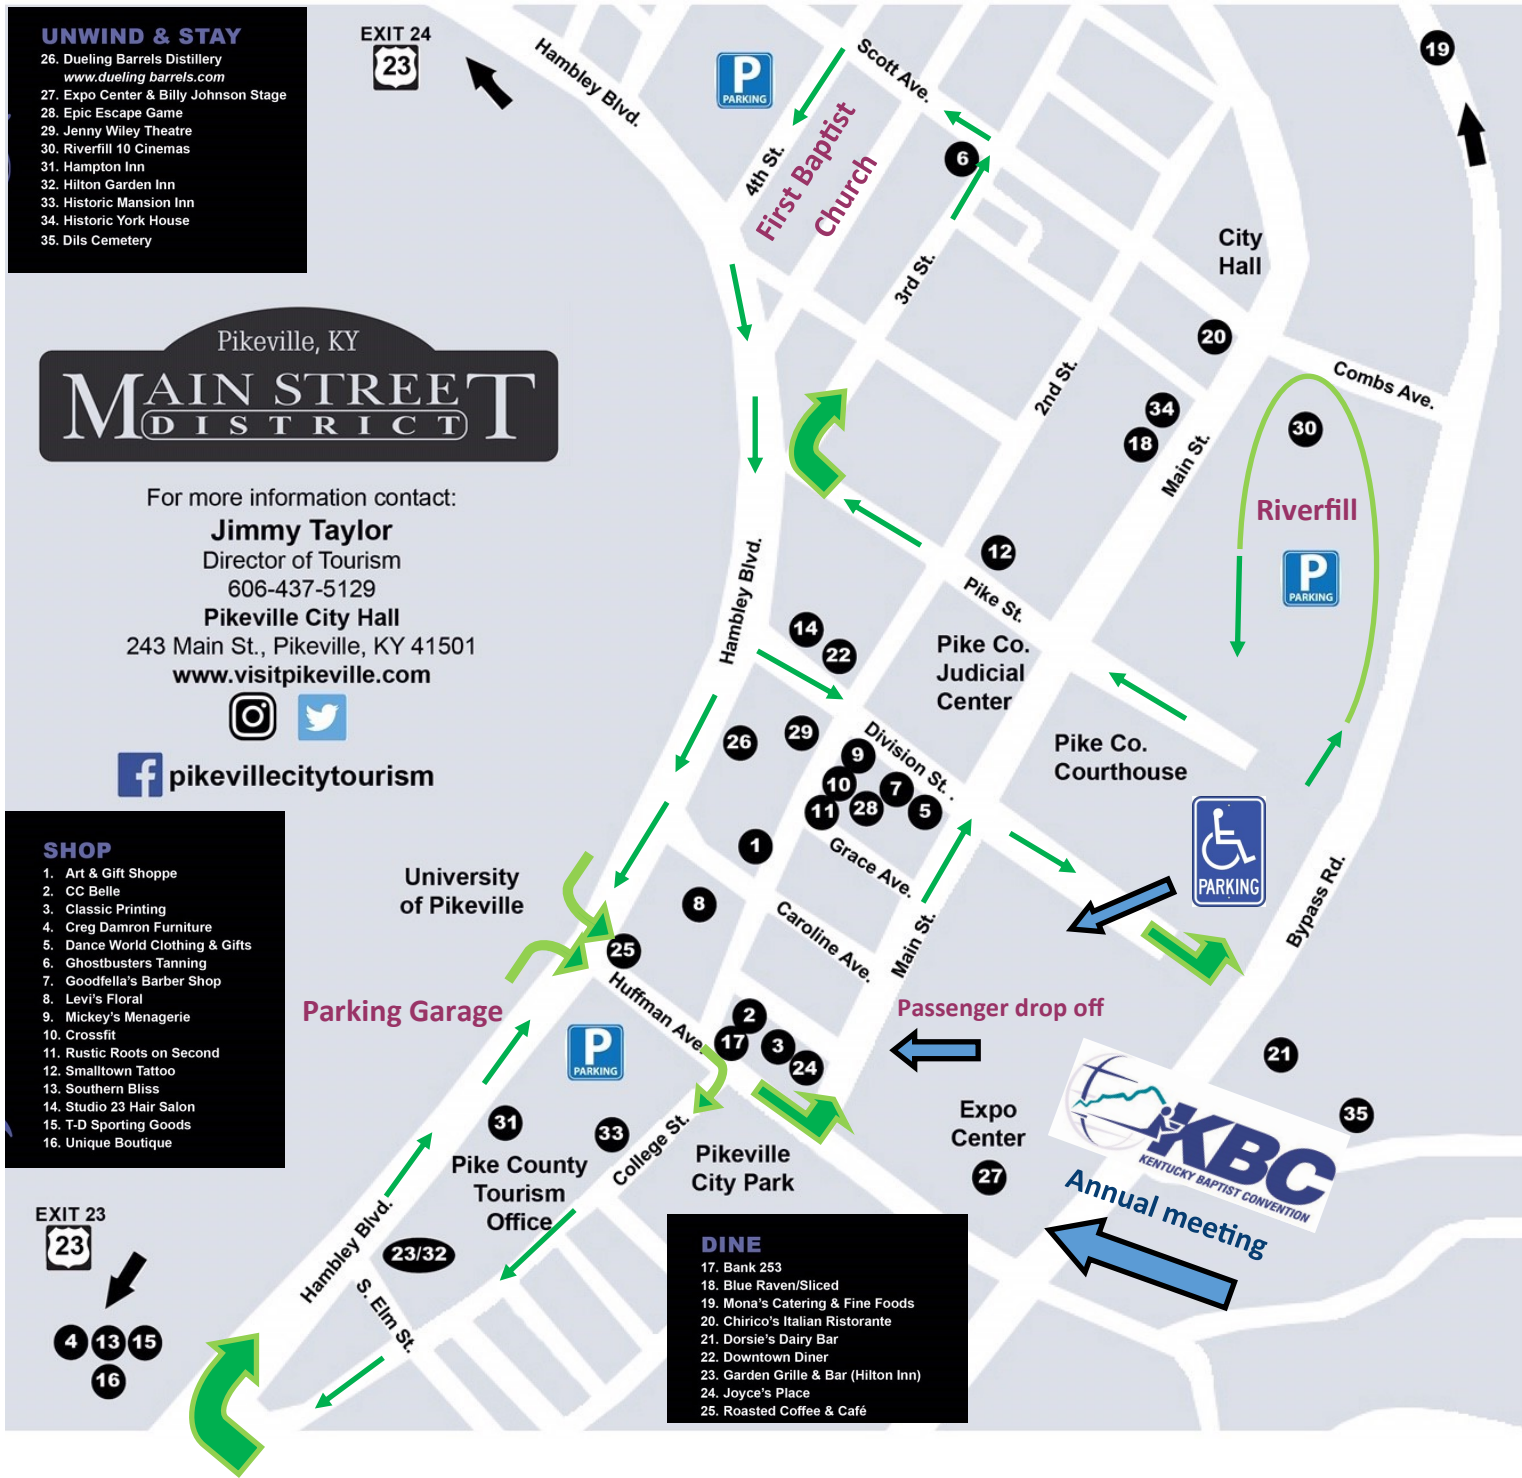

**UNWIND & STAY**

- 26. Dueling Barrels Distillery  
[www.duelingbarrels.com](http://www.duelingbarrels.com)
- 27. Expo Center & Billy Johnson Stage
- 28. Epic Escape Game
- 29. Jenny Wiley Theatre
- 30. Riverfill 10 Cinemas
- 31. Hampton Inn
- 32. Hilton Garden Inn
- 33. Historic Mansion Inn
- 34. Historic York House
- 35. Dils Cemetery

**DINE**

- 17. Bank 253
- 18. Blue Raven/Sliced
- 19. Mona's Catering & Fine Foods
- 20. Chirico's Italian Ristorante
- 21. Dorsie's Dairy Bar
- 22. Downtown Diner
- 23. Garden Grille & Bar (Hilton Inn)
- 24. Joyce's Place
- 25. Roasted Coffee & Café

**Shuttle Route**

Shuttle route leaves from Main Street outside the Expo Center travels through the Riverfill Parking lot, across from First Baptist Church, to Parking Garage, Hampton Inn and Hilton Garden Inn.

Disabled Parking can be accessed from Division St.

Passenger drop off & pick up

A dedicated lane can be accessed from Main Street.